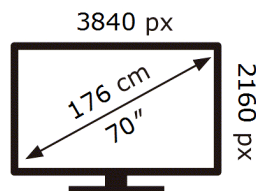

ENERG ⚡

Samsung

UE70U8000HK

114 kWh/1000h

ABCDEF **G**

201 kWh/1000h

2019/2013